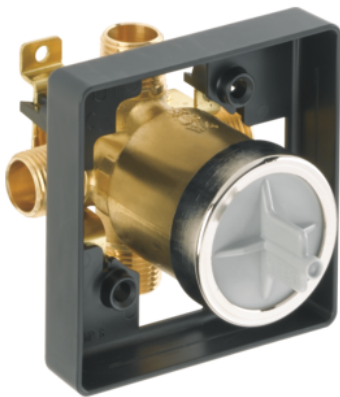

Multichoice Universal Tub And Shower Rough Universal Inlets / Outlets
Qty: 1

Kayra Monitor 14 Series Tub And Shower Trim - Matte Black
Qty: 1

Syniron 2 Afr 60 X 30 Porcelain Enamel Alcove Bathtub - White
Qty: 1

Lift And Turn Sch40 Half Waste - Chrome
Qty: 1

Lift And Turn Trim Kit - Matte Black
Qty: 1

Wellworth 1.28 Gpf Toilet Elongated - White
Qty: 1

Cachet Readylatch Quiet Close Elongated, Seat - White
Qty: 1

Trip Lever - Matte Black
Qty: 1

Kayra Two Handle Widespread Bathroom Faucet - Matte Black
Qty: 1

Caxton Rectangle Undercounter Lavatory - White
Qty: 1

Multichoice Universal Tub And Shower Rough Universal Inlets / Outlets
Qty: 1

Kayra Monitor 14 Series Tub And Shower Trim - Matte Black
Qty: 1